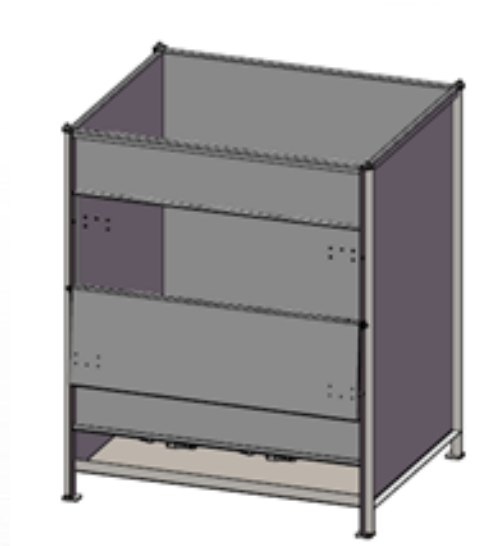

Edelstahlbehälter für die Lagerung von single use bags

Stainless steel container for storing single use bags

00-10013-01 Standard – Lager bagtainer 1000L/storage bagtainer 1000L

Lager bagtainer offen für 1000L 3D-Bags	Storage bagtainer open for 1000L 3D-bags
Geeignet für Reinräume	Suitable for cleanrooms
2 Bodenauslässe	Two bottom drain ports
Frontklappe	Front door
Schlauchfach	Tube chamber for bottom drain
Optionale Dokumententasche	Optional document pouch
Stapelbar max. 2x	Stackable max. 2x
Abmessungen 1240x1015x1500mm (BxTxH)	Dimensions 1240x1015x1500mm (wxdxh)
Leergewicht ca. 215kg	Weight (empty) ca. 215kg
Material: Edelstahl 1.4307 (304L)	Material: stainless steel 1.4307 (304L)
Made in Germany	Made in Germany